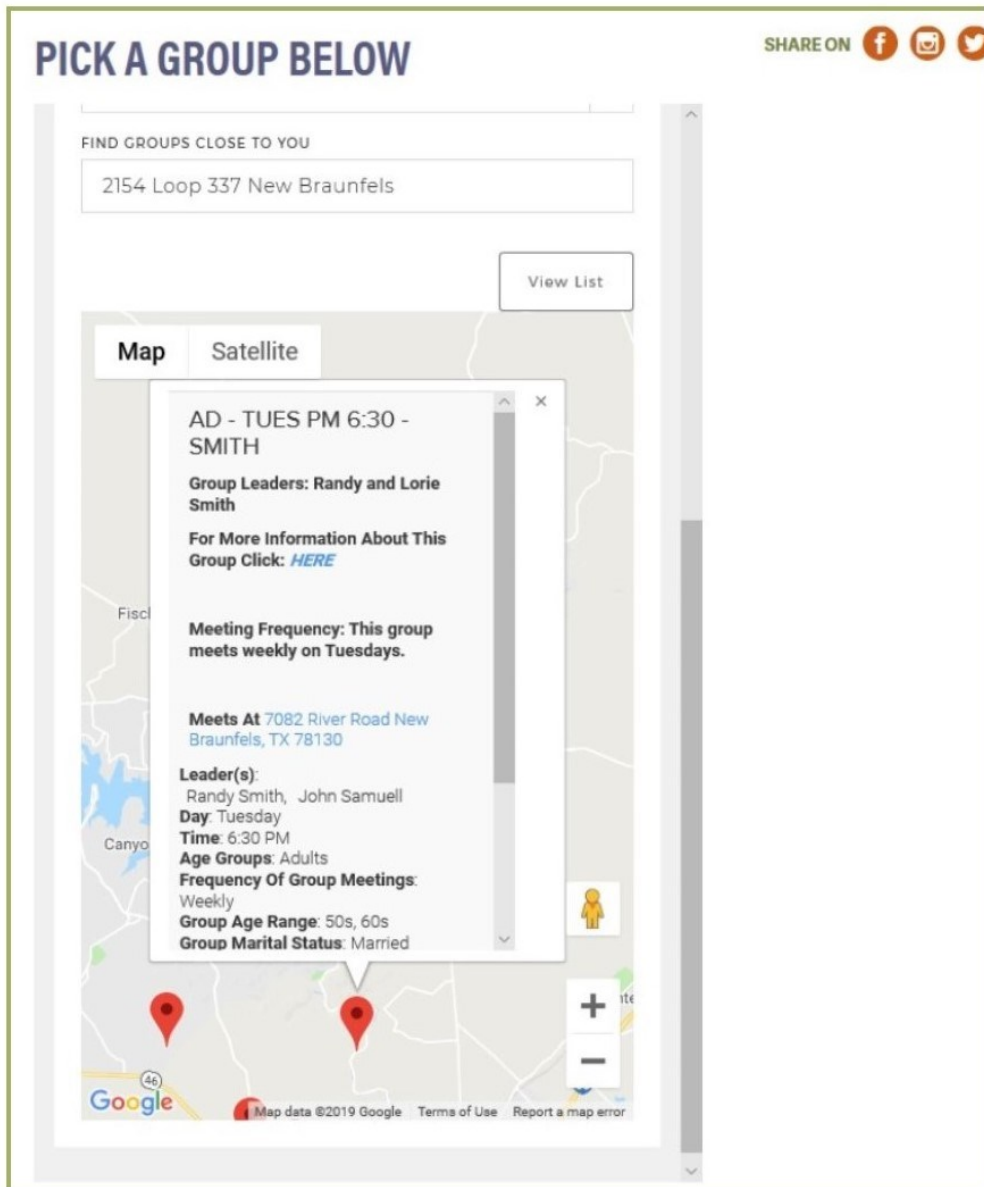

Instructions For Using Oakwood's Adult Small Groups Ministry

Group Finder

10. Read about the group and decide what you would like to do by either selecting another red pin to see other groups or you can read about the group selected. Click the word "HERE" to send an email to the group leader to learn more, click on the blue address and get a map showing where the group meets, or if you want to join the group, then click on the box "Join".