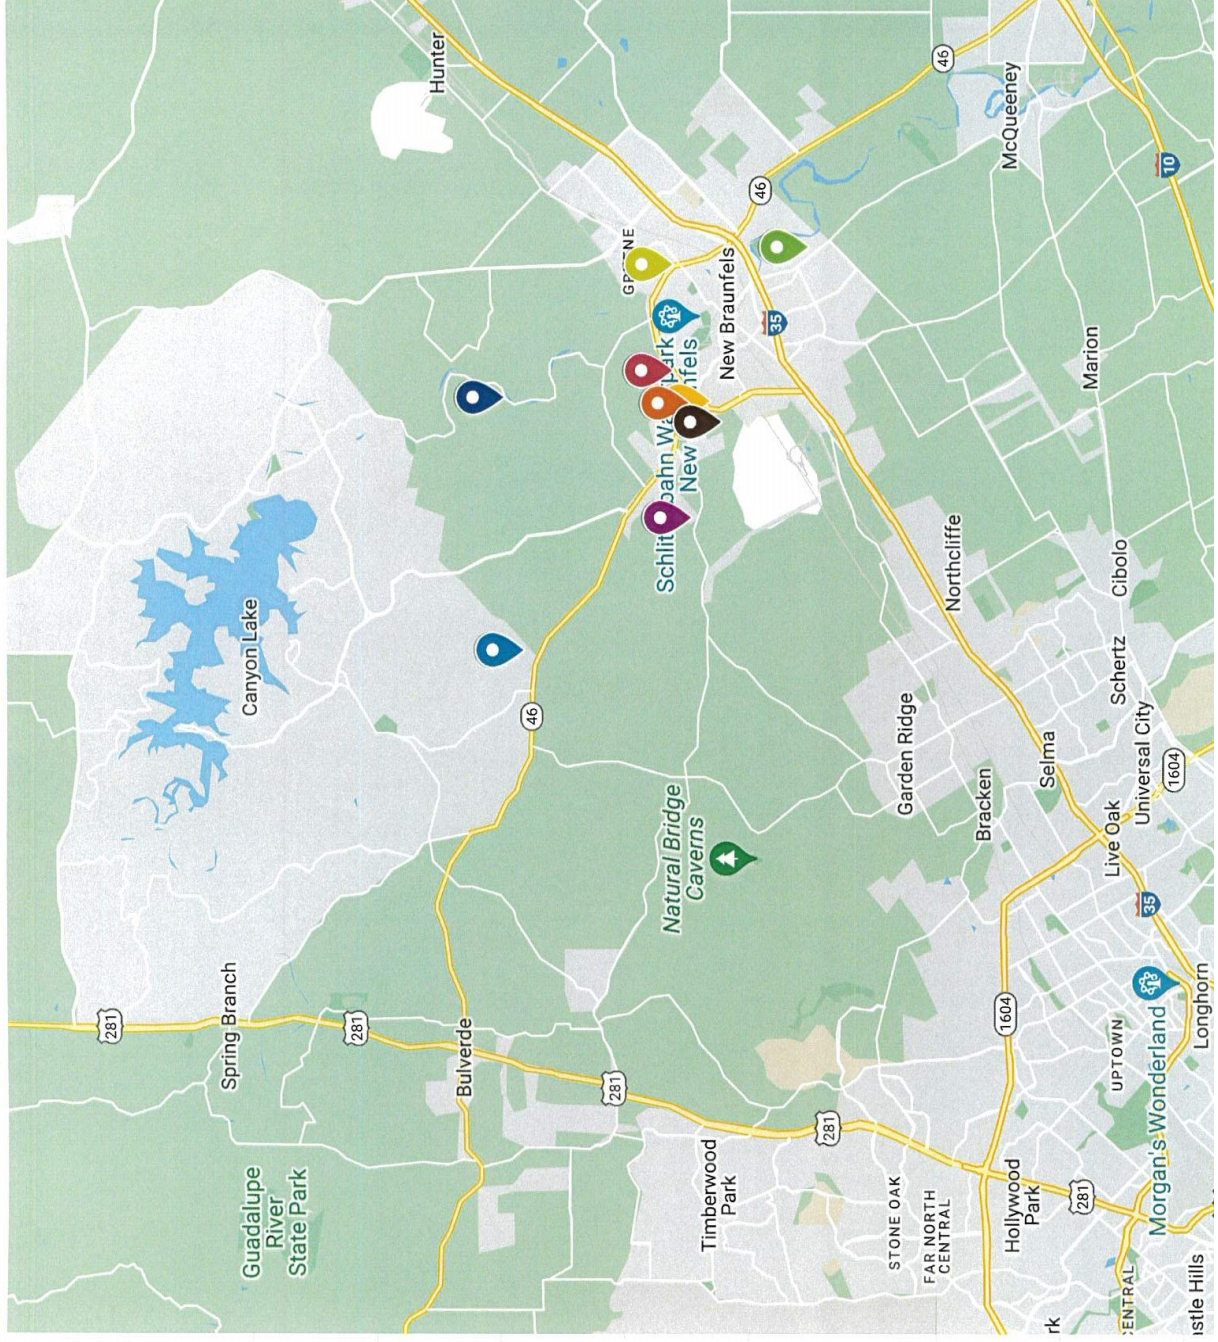

Denise

Liz

Peggy

Meeting
Monday—Friday

Small Groups Off Campus

Smith & Samuel Group
📍 7024 River Rd

Helt, Anderton & Adhams Group
📍 2 Rivers Coffee

Newman Group
📍 2446 Wallaby Cir