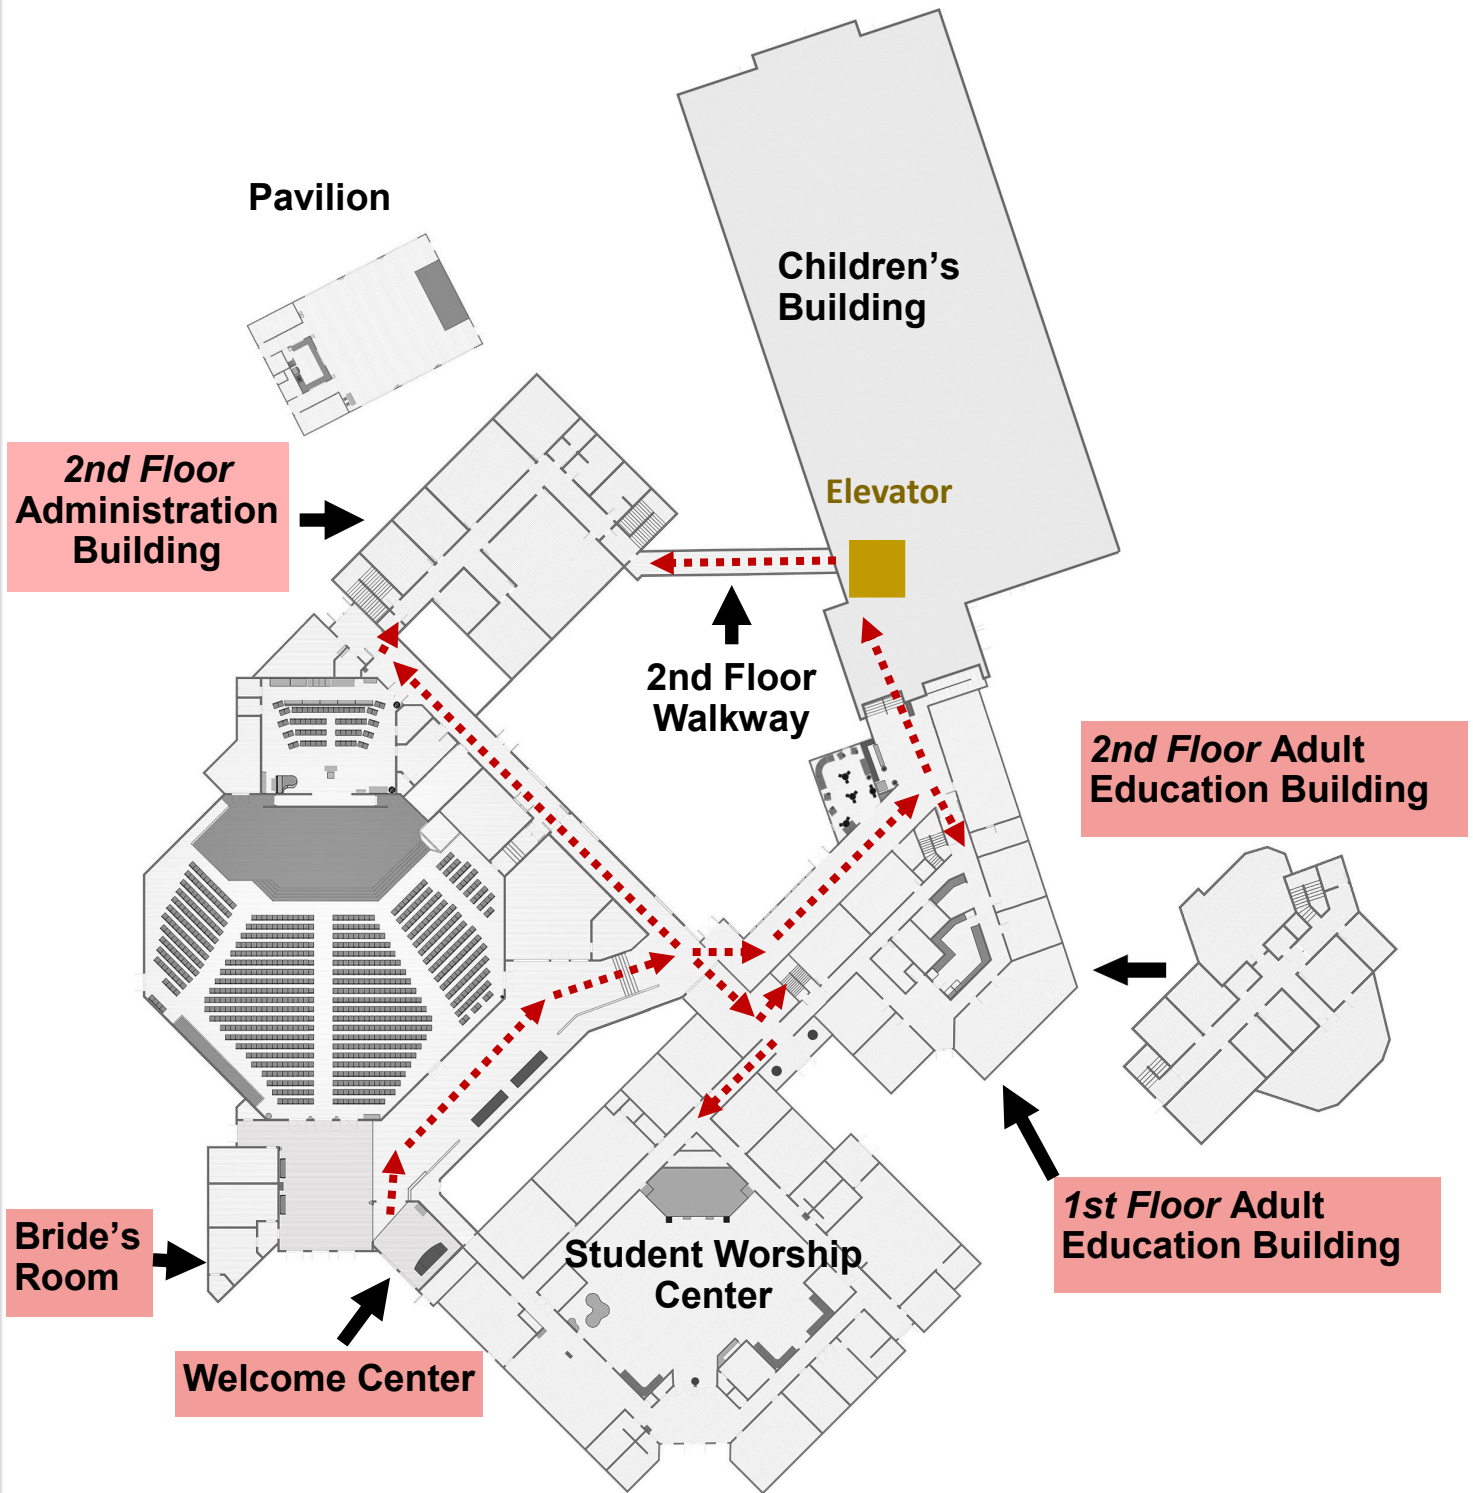

INTERESTED in coming to groupconnect? *Just show up*

Begin your search for a small group on the next two pages that show on-campus *Small Group Meeting Locations* and the *Table of Contents*.

On Campus Small Group Meeting Locations

- ◆ 2nd Floor Administration Building
- ◆ 1st & 2nd Floors Adult Education Building
- ◆ Some Women's Groups Meet in the Bride's Room

Table of Contents In-Person Groups

<u>Group Meeting Day</u>	<u>Group Type</u>	<u>Page No.</u>
Sunday		
<i>Groups meet at 9:30am, 11:00am, or 5:30pm</i>		
	Married & Singles Together	6-13, 16
	Married Couples	14-15
	Singles	17
	College & Career	17
	Men	18
	Women	18-19
	Adults With Special Learning Needs	19
Tuesday		
	Coed	22
	Men	23
	Singles	23
Wednesday		
	Men	24
Thursday		
	Coed	25-26
	Men	27
Friday		
	Men	28

**Pastor Jeff and Jennifer
Covington**

Jim and April Gardner

Meeting Location:

Adult Education Bldg.

Room 102

Group Age Range: 40-60

Enrollment: 29

Jennifer & Jeff