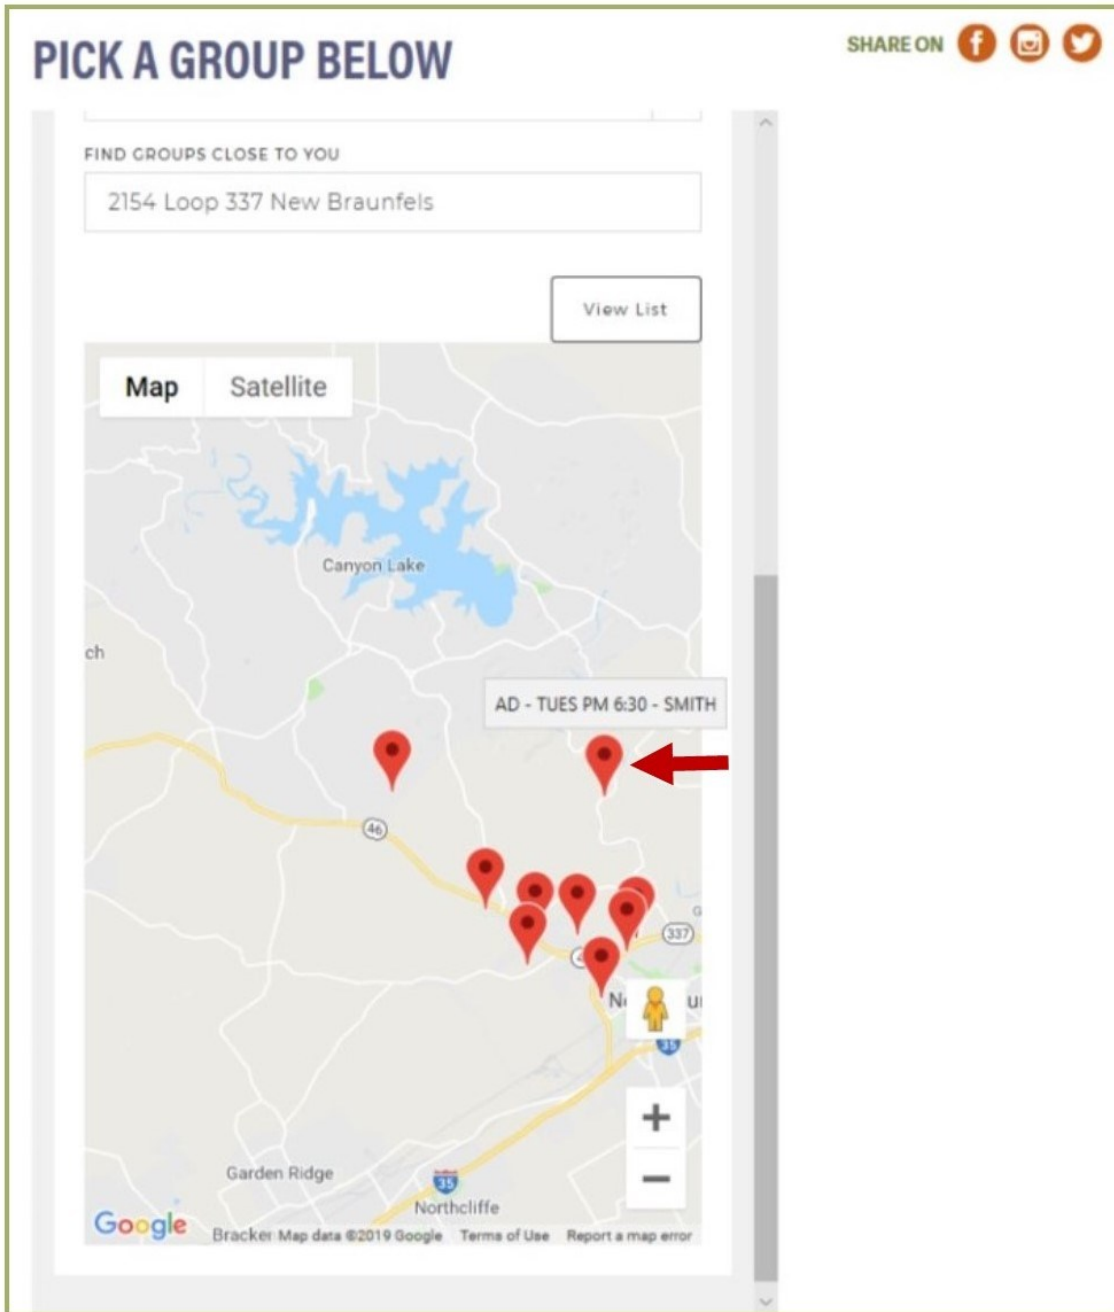

Instructions For Using Oakwood's Adult Small Groups Ministry

Group Finder

7. Another way to find a small group is to enter your home address in the "FIND GROUPS CLOSE TO YOU" field and select "View Map", and group locations will be displayed as shown on the next page.

The screenshot displays the Oakwood website's Group Finder interface. At the top, there is a navigation bar with links for SERVICE TIMES, LOCATION, GIVE, and a search icon. Below this is the Oakwood logo and a secondary navigation bar with links for NEW HERE?, MINISTRIES, EVENTS, ABOUT US, CONNECT, and MEDIA. The main heading is "PICK A GROUP BELOW" with social media share icons for Facebook, Instagram, and Twitter. A "Find A Group" section contains several dropdown filters: Any Frequency Of Group Meetings, Any Group Age Range, Any Group Marital Status, Any Group Member Children Status, Any Parent - Specific Groups, Any Small Group Type, Any Special - Needs Groups, Any Meeting Day, and Any Meeting Time. Below these filters is a "FIND GROUPS CLOSE TO YOU" section with a text input field containing the address "2154 Loop 337 New Braunfels" and a red arrow pointing to it. To the right of the input field is a clear button (X). Below the input field is a "View Map" button with a red arrow pointing to it.

Instructions For Using Oakwood's Adult Small Groups Ministry

Group Finder

8. All of the small groups near your home are displayed as shown below with red pins.

Instructions For Using Oakwood's Adult Small Groups Ministry

Group Finder

9. You can select a group that is of interest to you by clicking on that pin and the name of the group information will be displayed as shown on the next page.

Instructions For Using Oakwood's Adult Small Groups Ministry