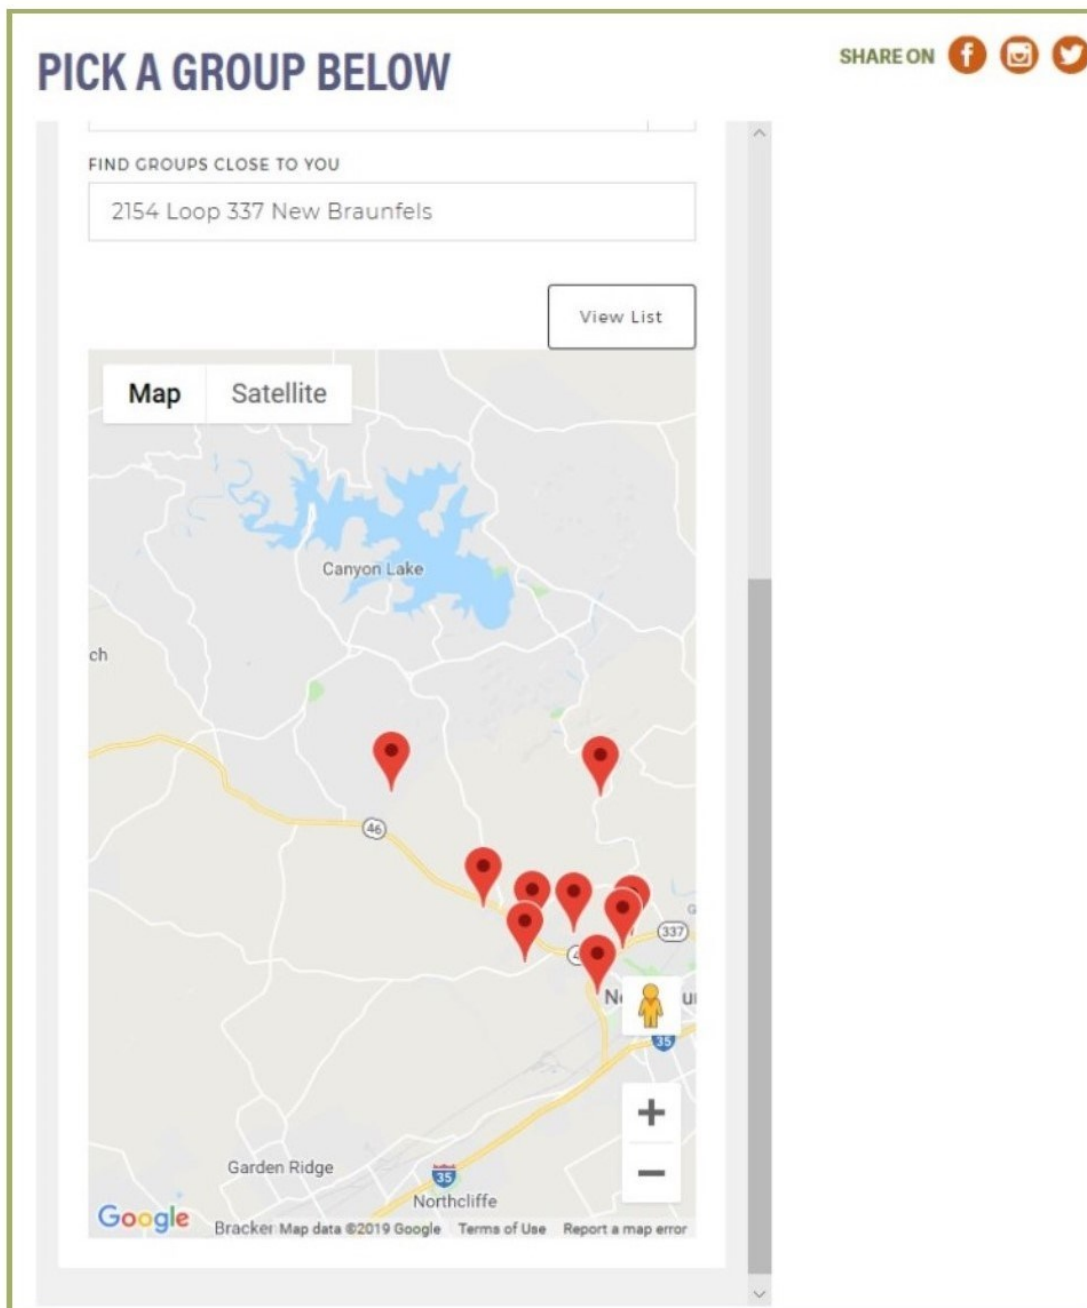

Instructions For Using Oakwood's Adult Small Groups Ministry

Group Finder

8. All of the small groups near your home are displayed as shown below with red pins.