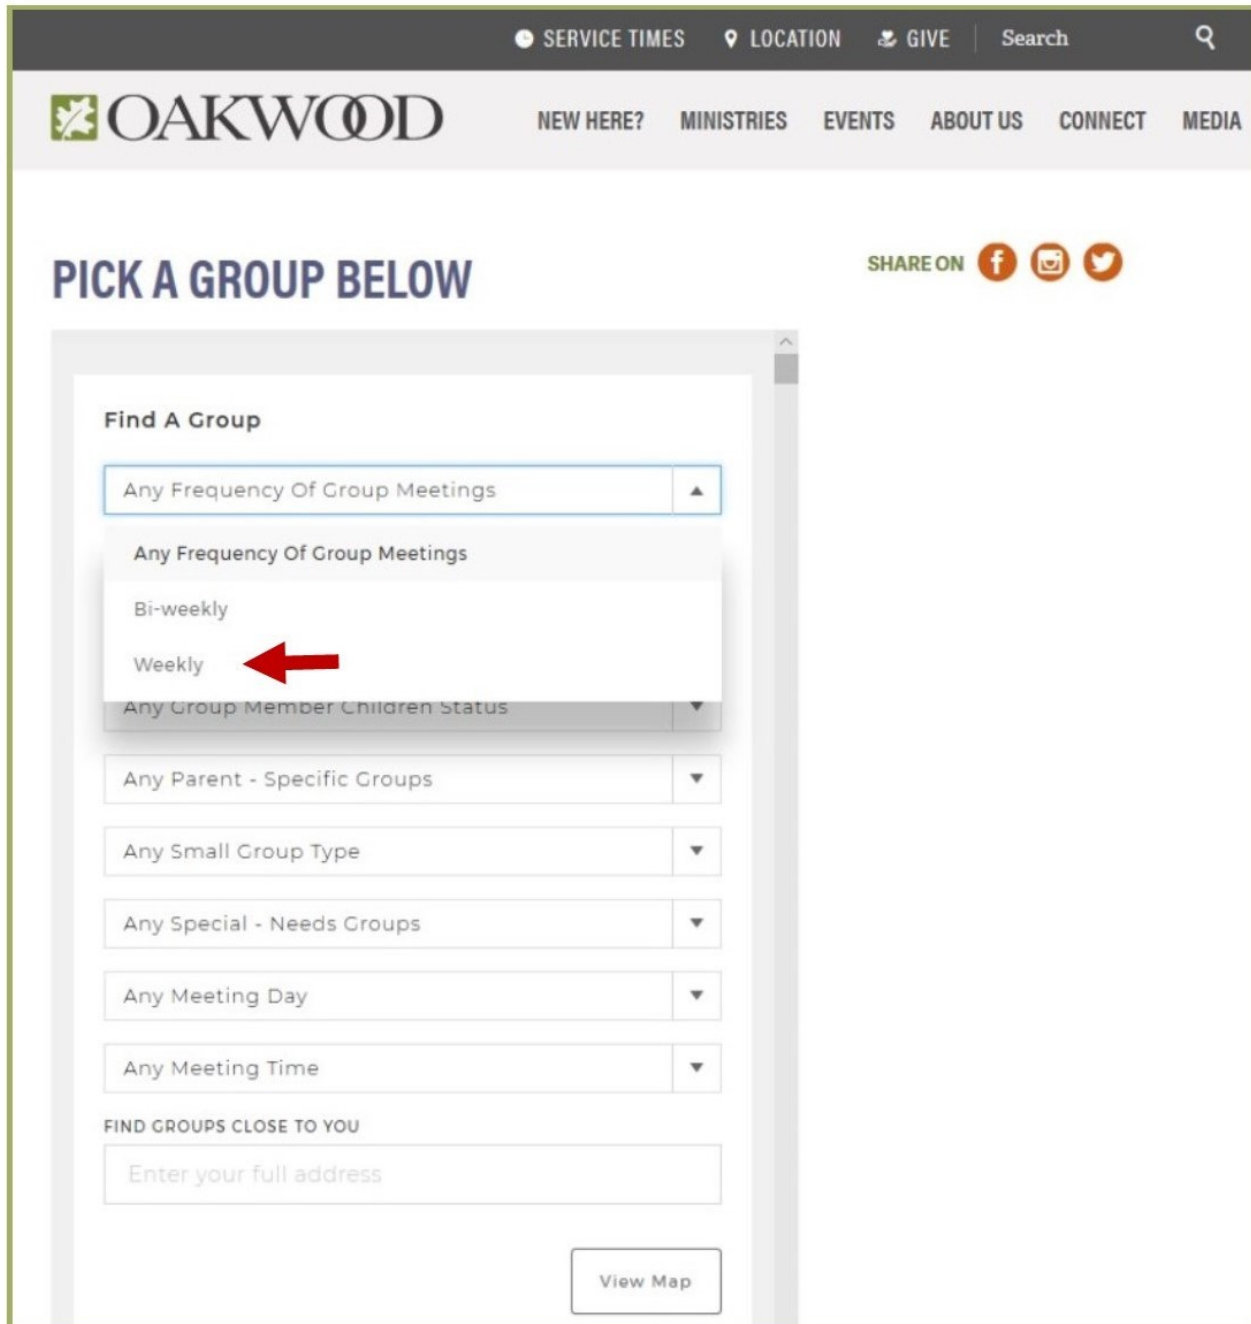

Instructions For Using Oakwood's Adult Small Groups Ministry

Group Finder

4. You may select, for example, frequency of group meeting—weekly or Biweekly. If you prefer weekly, then click on it.