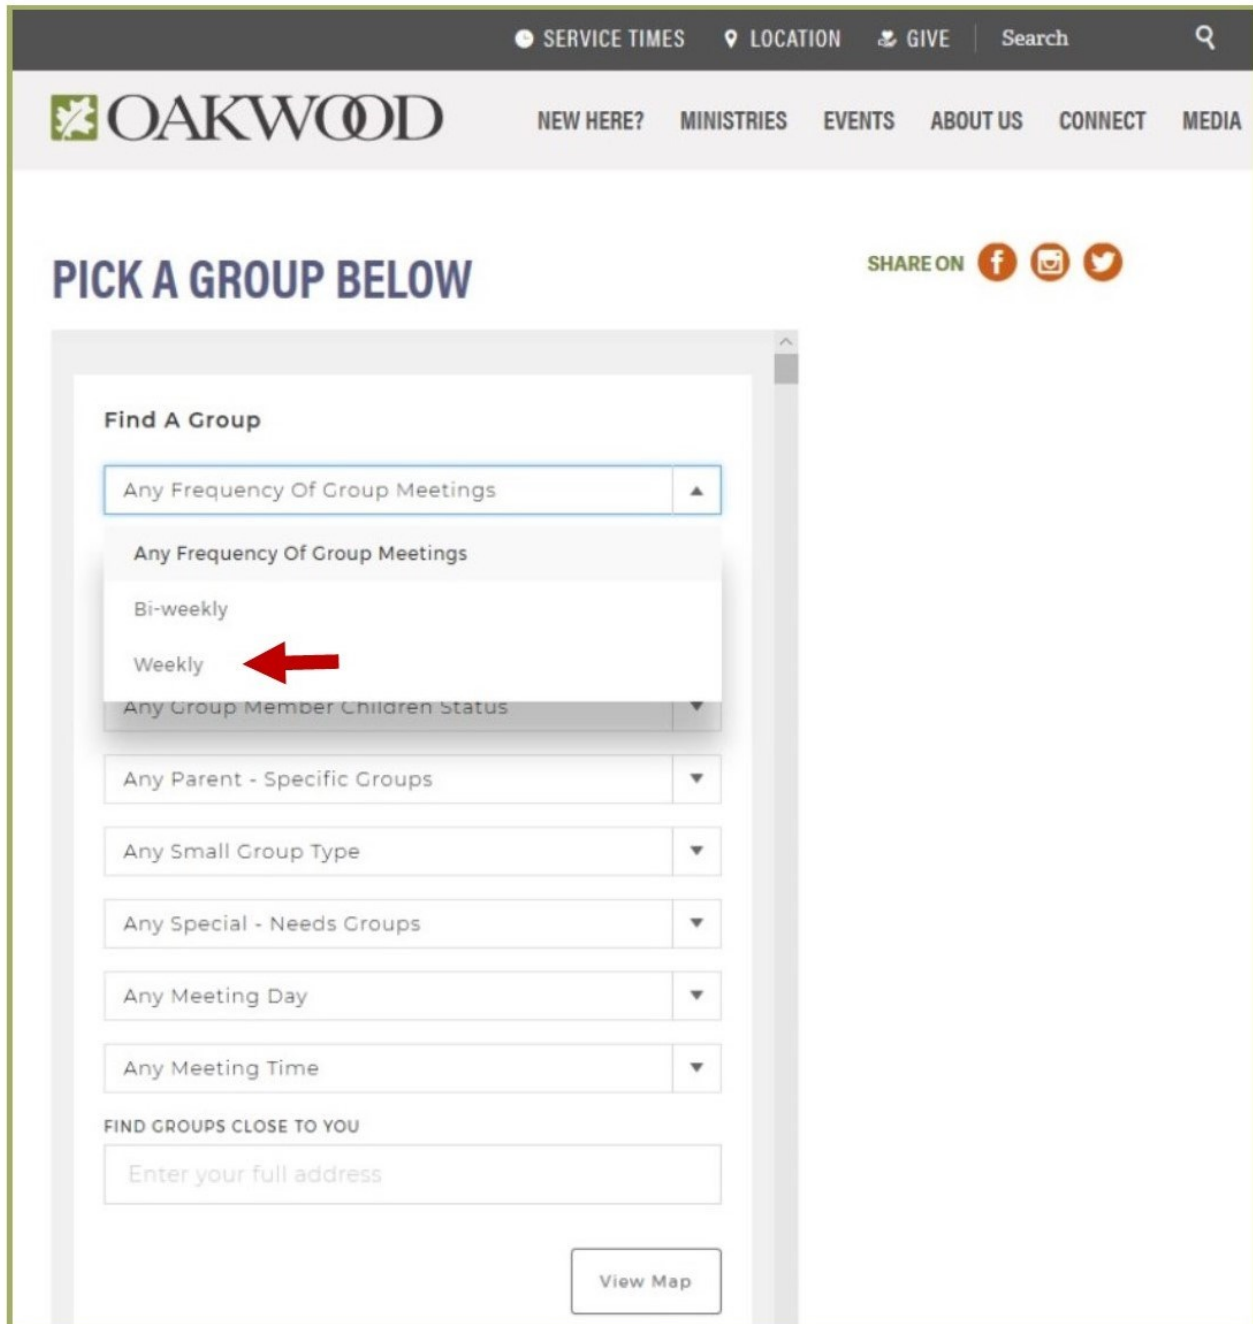

Group Finder

3. There are 9 different preferences that you may choose to search for a particular kind of adult small group that meets your needs.

The screenshot shows the Oakwood website's Group Finder interface. At the top, there is a navigation bar with links for SERVICE TIMES, LOCATION, GIVE, and a search icon. Below this is the Oakwood logo and a secondary navigation bar with links for NEW HERE?, MINISTRIES, EVENTS, ABOUT US, CONNECT, and MEDIA. The main heading is "PICK A GROUP BELOW" with social media share icons for Facebook, Instagram, and Twitter. The "Find A Group" section contains nine dropdown menus for filtering: Any Frequency Of Group Meetings, Any Group Age Range, Any Group Marital Status, Any Group Member Children Status, Any Parent - Specific Groups, Any Small Group Type, Any Special - Needs Groups, Any Meeting Day, and Any Meeting Time. Below these is a section titled "FIND GROUPS CLOSE TO YOU" with a text input field for "Enter your full address" and a "View Map" button.

Instructions For Using Oakwood's Adult Small Groups Ministry

Group Finder

- 4. You may select, for example, frequency of group meeting—weekly or Biweekly. If you prefer weekly, then click on it.

Instructions For Using Oakwood's Adult Small Groups Ministry

Group Finder

5. You may select, for example, group age range—20s, 30s, 40s, 50s, etc. If you prefer 50s, then click on it.

Instructions For Using Oakwood's Adult Small Groups Ministry

Group Finder

- Once you have entered all your preferences you can scroll down and see all the small groups that meet all your preferences. You can read about the group, click the word "HERE" to send an email to the group leader to learn more, click on the blue address and get a map showing where the group meets, or if you want to join the group, then click on the box "Join".