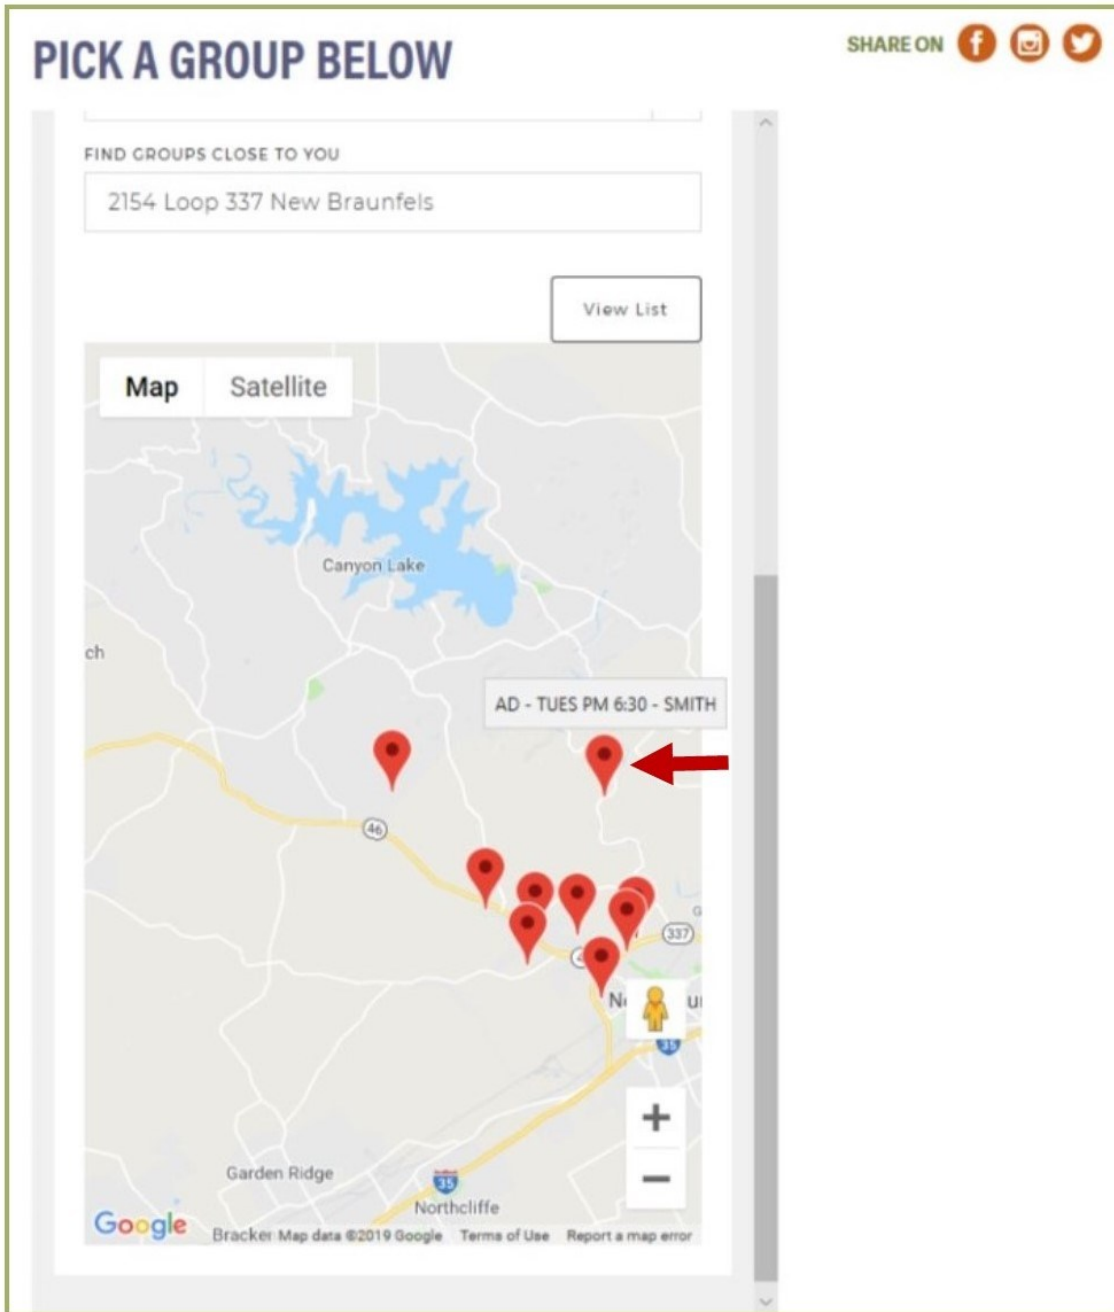

Instructions For Using Oakwood's Adult Small Groups Ministry

Group Finder

7. Another way to find a small group is to enter your home address in the "FIND GROUPS CLOSE TO YOU" field and select "View Map", and group locations will be displayed as shown on the next page.

The screenshot displays the Oakwood website's Group Finder interface. At the top, there is a navigation bar with links for SERVICE TIMES, LOCATION, GIVE, and a search icon. Below this is the Oakwood logo and a secondary navigation bar with links for NEW HERE?, MINISTRIES, EVENTS, ABOUT US, CONNECT, and MEDIA. The main heading is "PICK A GROUP BELOW" with social media share icons for Facebook, Instagram, and Twitter. A "Find A Group" section contains several dropdown filters: Any Frequency Of Group Meetings, Any Group Age Range, Any Group Marital Status, Any Group Member Children Status, Any Parent - Specific Groups, Any Small Group Type, Any Special - Needs Groups, Any Meeting Day, and Any Meeting Time. Below these filters is a section titled "FIND GROUPS CLOSE TO YOU" with a text input field containing the address "2154 Loop 337 New Braunfels" and a red arrow pointing to it. To the right of the input field is a clear button (X). Below the input field is a "View Map" button with a red arrow pointing to it.

Instructions For Using Oakwood's Adult Small Groups Ministry

Group Finder

8. All of the small groups near your home are displayed as shown below with red pins.

Instructions For Using Oakwood's Adult Small Groups Ministry

Group Finder

9. You can select a group that is of interest to you by clicking on that pin and the name of the group information will be displayed as shown on the next page.

Instructions For Using Oakwood's Adult Small Groups Ministry