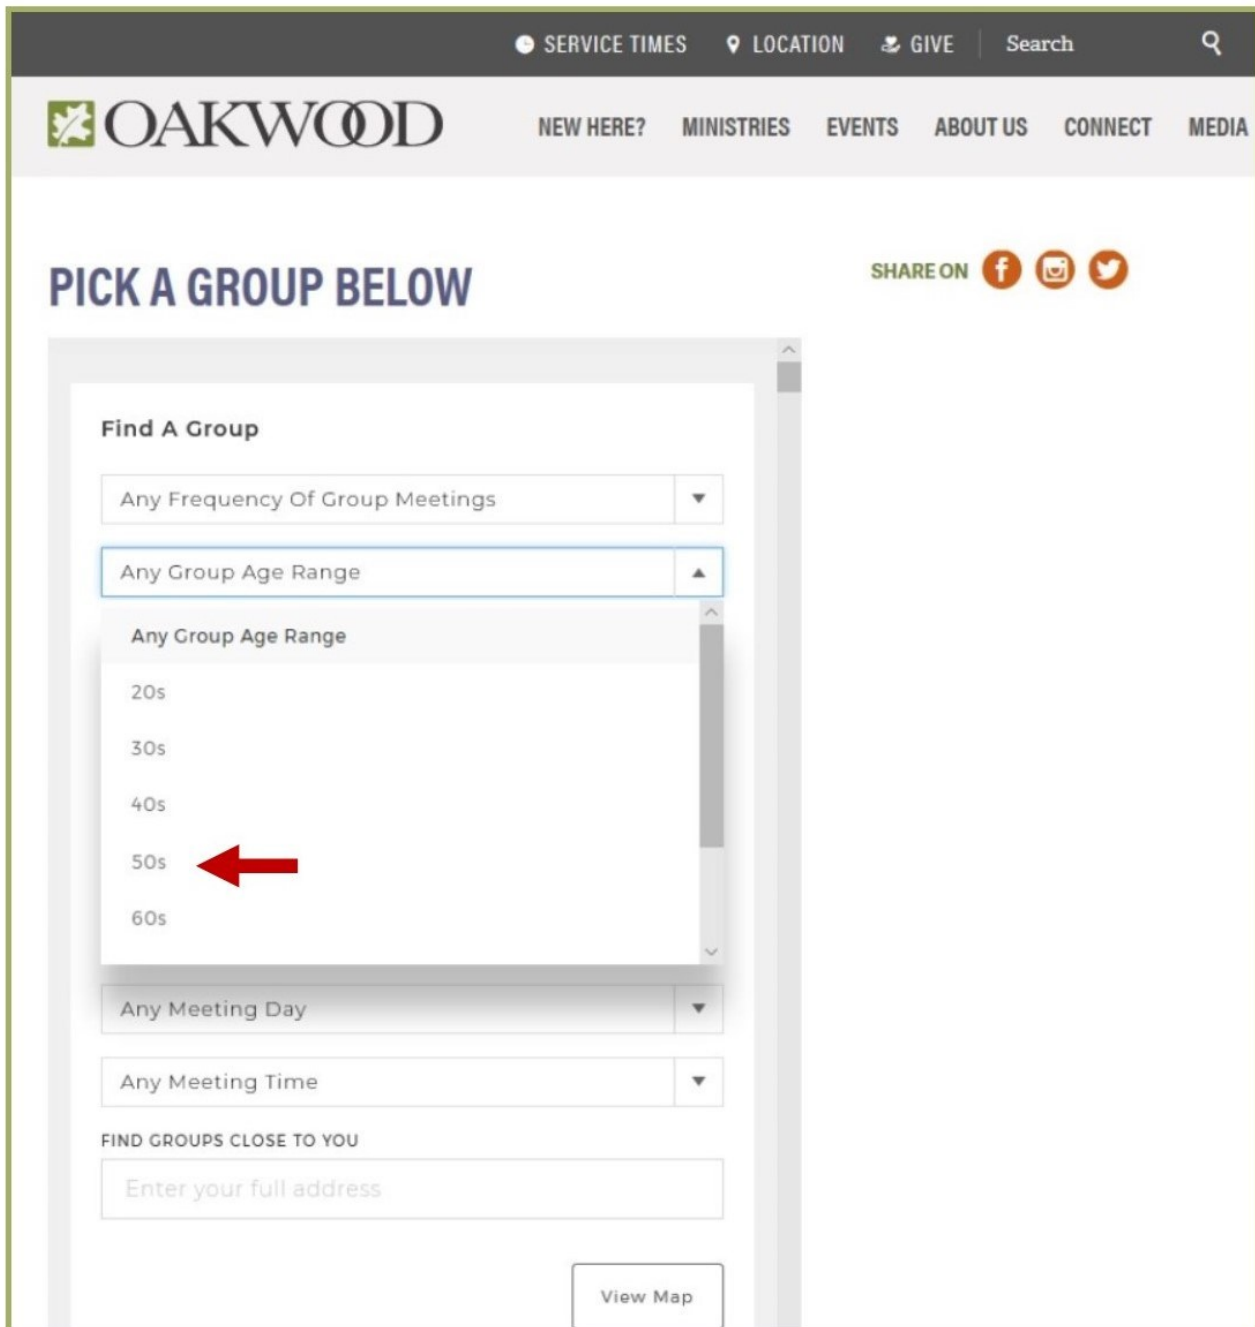

Group Finder

3. There are 9 different preferences that you may choose to search for a particular kind of adult small group that meets your needs.

The screenshot shows the Oakwood website's Group Finder interface. At the top, there is a navigation bar with links for SERVICE TIMES, LOCATION, GIVE, and a search icon. Below this is the Oakwood logo and a secondary navigation bar with links for NEW HERE?, MINISTRIES, EVENTS, ABOUT US, CONNECT, and MEDIA. The main heading is "PICK A GROUP BELOW" with social media share icons for Facebook, Instagram, and Twitter. The "Find A Group" section contains nine dropdown menus for filtering: Any Frequency Of Group Meetings, Any Group Age Range, Any Group Marital Status, Any Group Member Children Status, Any Parent - Specific Groups, Any Small Group Type, Any Special - Needs Groups, Any Meeting Day, and Any Meeting Time. Below these is a section titled "FIND GROUPS CLOSE TO YOU" with a text input field for "Enter your full address" and a "View Map" button.

Instructions For Using Oakwood's Adult Small Groups Ministry

Group Finder

- 4. You may select, for example, frequency of group meeting—weekly or Biweekly. If you prefer weekly, then click on it.

Instructions For Using Oakwood's Adult Small Groups Ministry

Group Finder

5. You may select, for example, group age range—20s, 30s, 40s, 50s, etc. If you prefer 50s, then click on it.

Instructions For Using Oakwood's Adult Small Groups Ministry

Group Finder

- Once you have entered all your preferences you can scroll down and see all the small groups that meet all your preferences. You can read about the group, click the word "HERE" to send an email to the group leader to learn more, click on the blue address and get a map showing where the group meets, or if you want to join the group, then click on the box "Join".