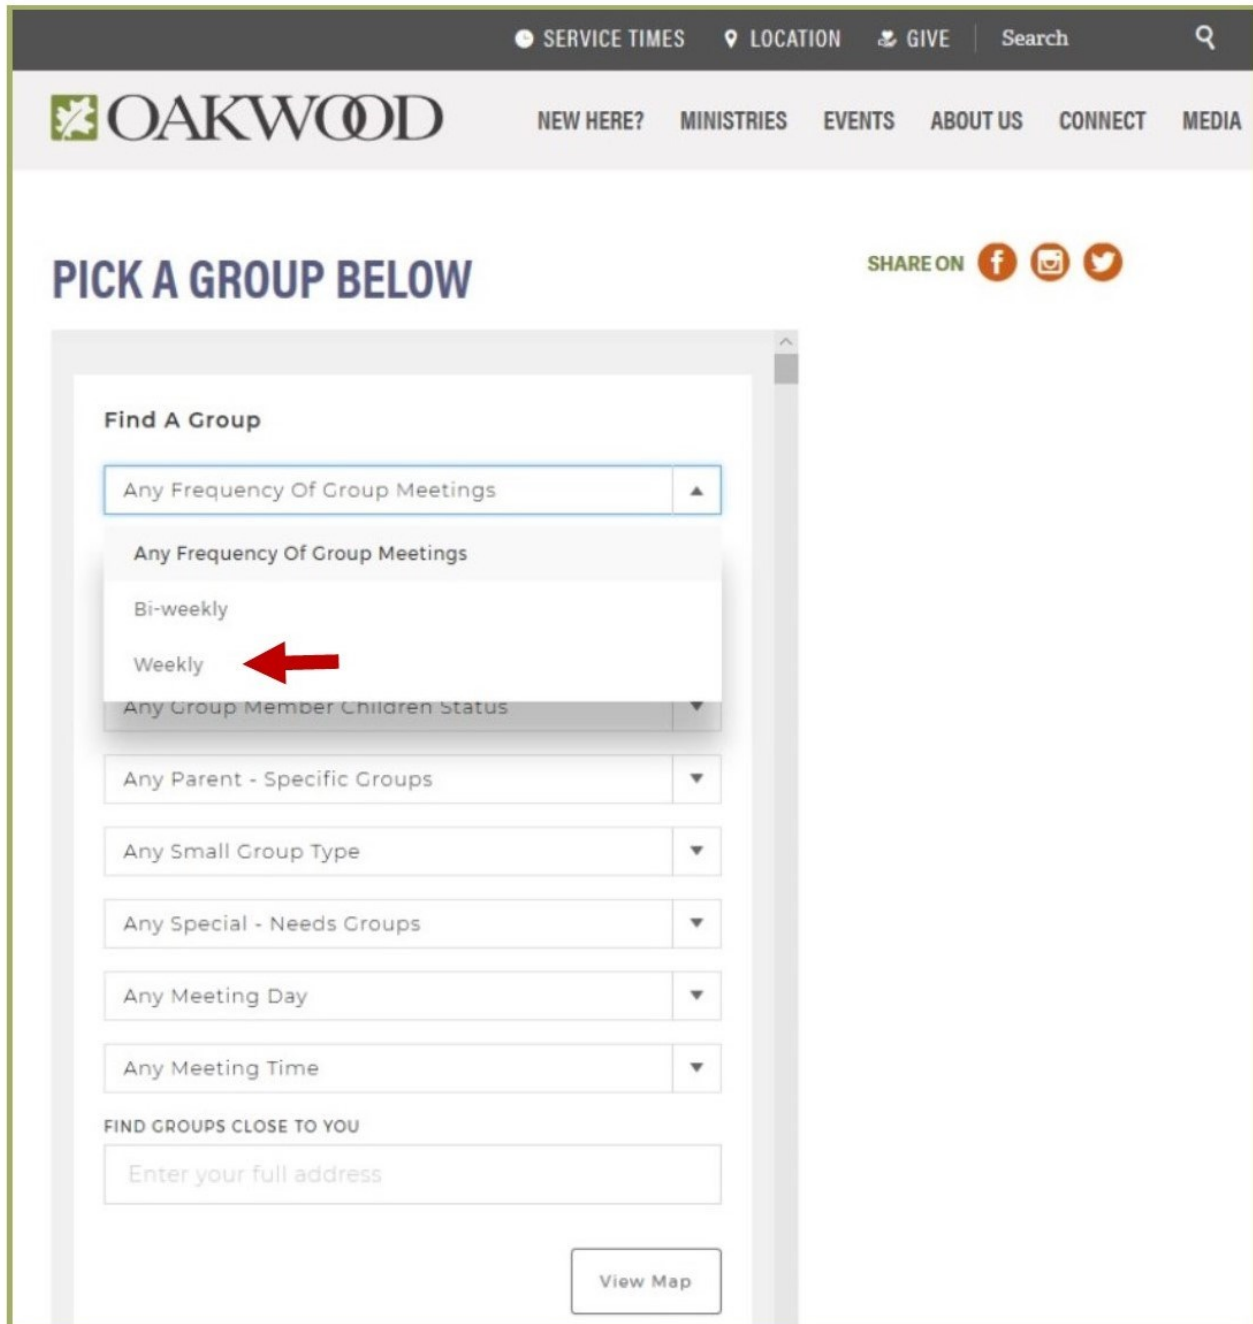

- [Watch Weekly Video Lessons](#) 
- [View or Download Weekly Lessons](#) 
- [View or Download Lesson Book](#) 
- [View or Download Small Groups Guide](#) 
- [Find an Adult Small Group](#) 

Instructions For Using Oakwood's Adult Small Groups Ministry

Group Finder

3. There are 9 different preferences that you may choose to search for a particular kind of adult small group that meets your needs.

The screenshot shows the Oakwood website's Group Finder interface. At the top, there is a navigation bar with links for SERVICE TIMES, LOCATION, GIVE, and a search icon. Below this is the Oakwood logo and a secondary navigation bar with links for NEW HERE?, MINISTRIES, EVENTS, ABOUT US, CONNECT, and MEDIA. The main heading is "PICK A GROUP BELOW" with social media share icons for Facebook, Instagram, and Twitter. The "Find A Group" section contains nine dropdown menus for filtering: Any Frequency Of Group Meetings, Any Group Age Range, Any Group Marital Status, Any Group Member Children Status, Any Parent - Specific Groups, Any Small Group Type, Any Special - Needs Groups, Any Meeting Day, and Any Meeting Time. Below these is a section titled "FIND GROUPS CLOSE TO YOU" with a text input field for "Enter your full address" and a "View Map" button.

Instructions For Using Oakwood's Adult Small Groups Ministry

Group Finder

- 4. You may select, for example, frequency of group meeting—weekly or Biweekly. If you prefer weekly, then click on it.

Instructions For Using Oakwood's Adult Small Groups Ministry