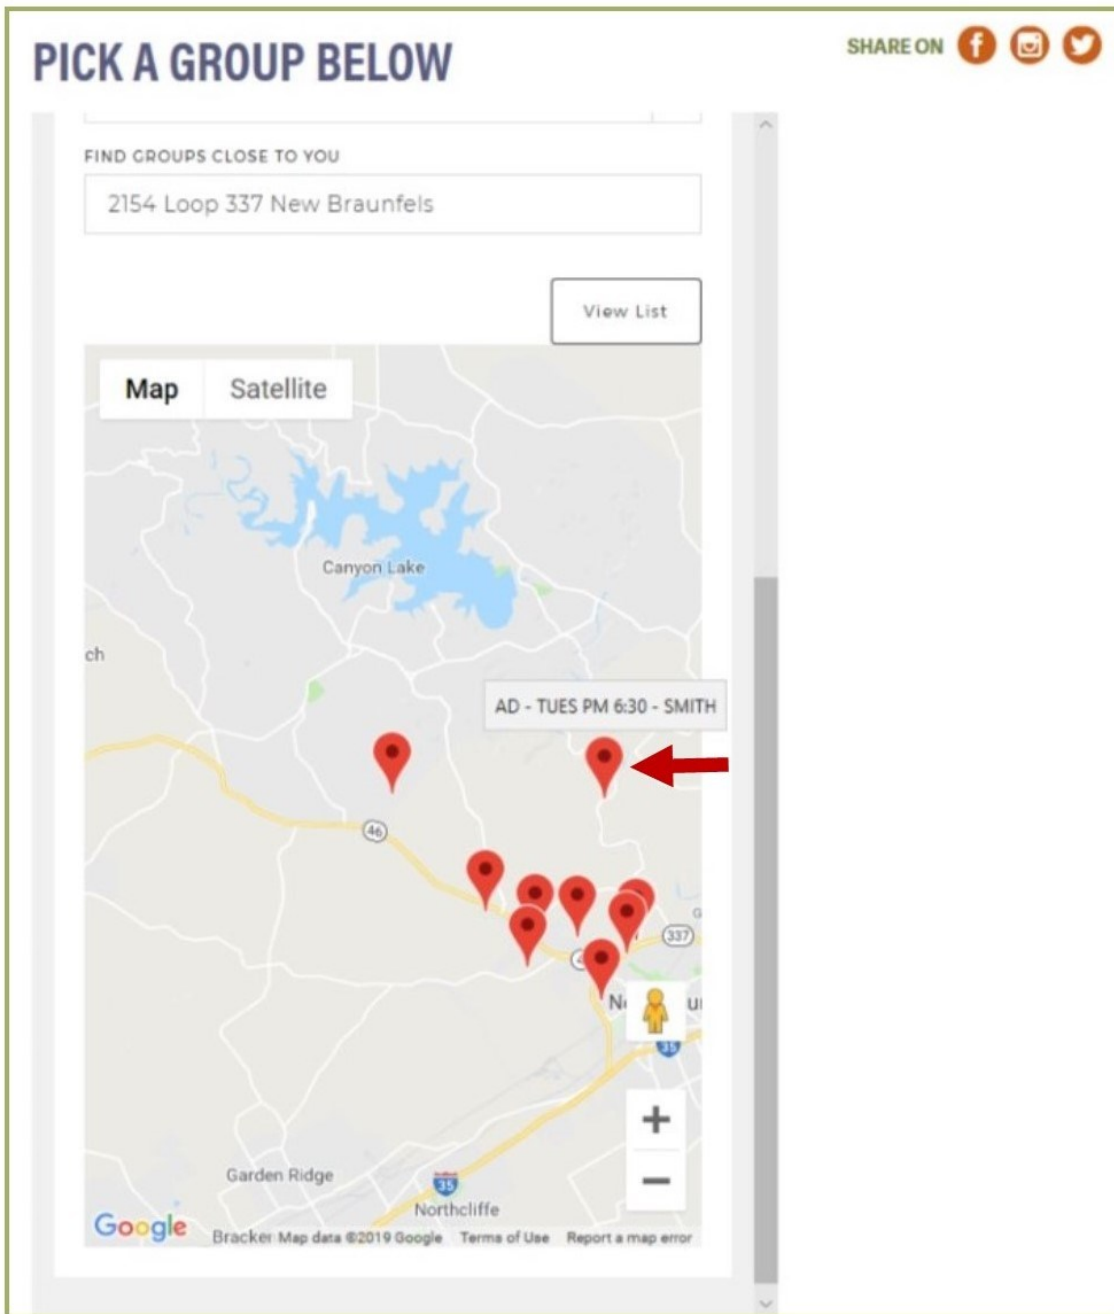

Instructions For Using Oakwood's Adult Small Groups Ministry

Group Finder

7. Another way to find a small group is to enter your home address in the "FIND GROUPS CLOSE TO YOU" field and select "View Map", and group locations will be displayed as shown on the next page.

The screenshot displays the Oakwood website's Group Finder interface. At the top, there is a navigation bar with links for SERVICE TIMES, LOCATION, GIVE, and a search icon. Below this is the Oakwood logo and a secondary navigation bar with links for NEW HERE?, MINISTRIES, EVENTS, ABOUT US, CONNECT, and MEDIA. The main heading is "PICK A GROUP BELOW" with social media share icons for Facebook, Instagram, and Twitter. A "Find A Group" section contains several dropdown filters: Any Frequency Of Group Meetings, Any Group Age Range, Any Group Marital Status, Any Group Member Children Status, Any Parent - Specific Groups, Any Small Group Type, Any Special - Needs Groups, Any Meeting Day, and Any Meeting Time. Below these filters is a "FIND GROUPS CLOSE TO YOU" section with a text input field containing the address "2154 Loop 337 New Braunfels" and a red arrow pointing to it. To the right of the input field is a clear button (X). Below the input field is a "View Map" button with a red arrow pointing to it.

Instructions For Using Oakwood's Adult Small Groups Ministry

Group Finder

8. All of the small groups near your home are displayed as shown below with red pins.

Instructions For Using Oakwood's Adult Small Groups Ministry

Group Finder

9. You can select a group that is of interest to you by clicking on that pin and the name of the group information will be displayed as shown on the next page.

Instructions For Using Oakwood's Adult Small Groups Ministry