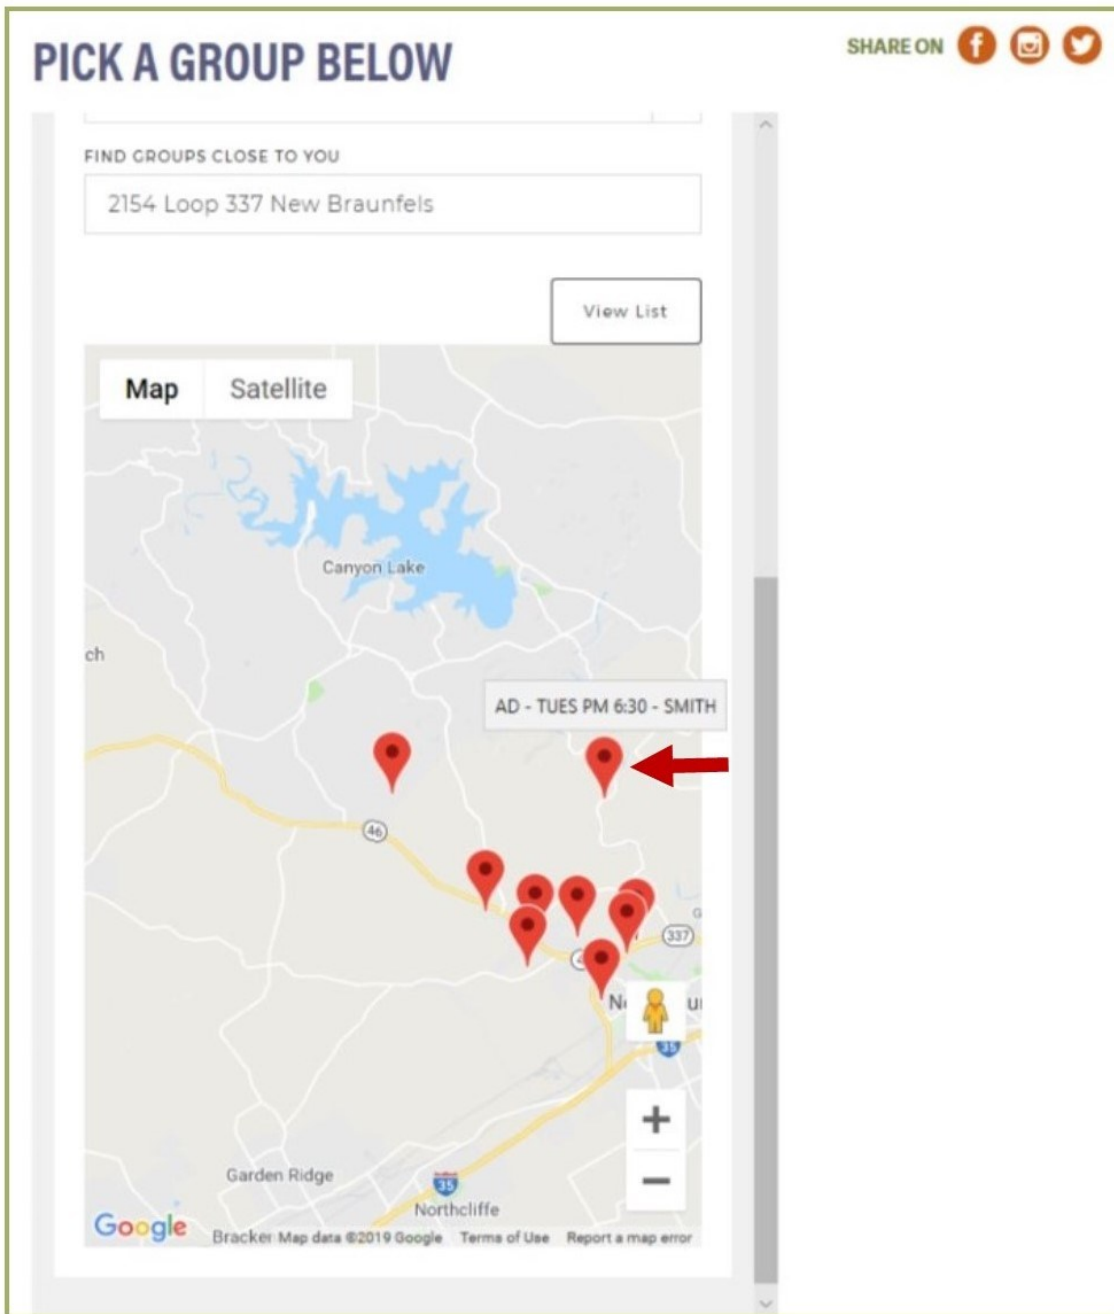

Instructions For Using Oakwood's Adult Small Groups Ministry *Group Finder*

9. You can select a group that is of interest to you by clicking on that pin and the name of the group information will be displayed as shown on the next page.